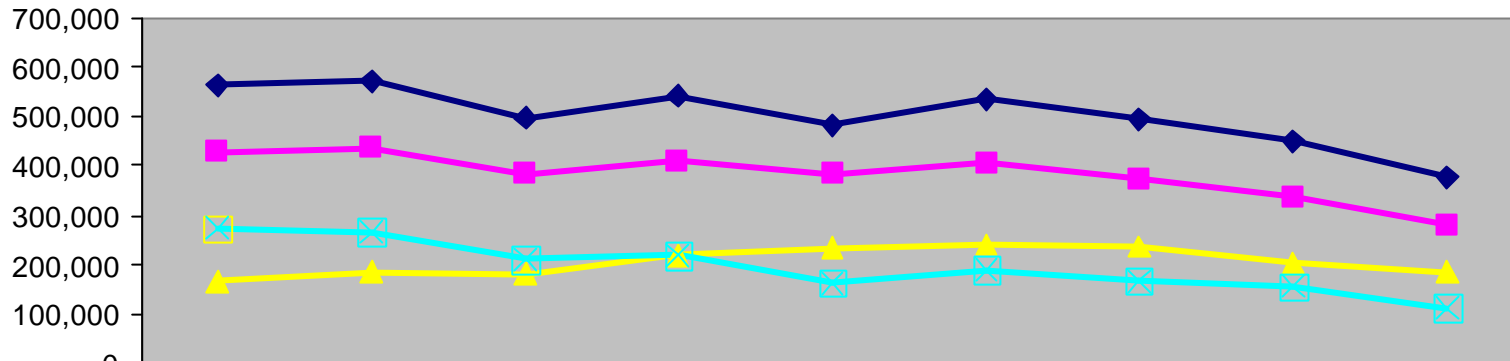

JAPAN HOLIDAY VISITORS YEMAR00 - YEMAR08

	YEMAR00	YEMAR01	YEMAR02	YEMAR03	YEMAR04	YEMAR05	YEMAR06	YEMAR07	YEMAR08
◆ Australia	563,847	572,776	497,148	542,445	483,349	535,892	495,278	448,244	377,284
■ Queensland	425,604	434,696	382,440	407,906	382,883	403,432	370,854	335,157	279,620
▲ TNQ	164,221	182,631	180,912	217,232	230,696	238,655	234,814	202,519	183,642
⊠ Gold Coast	273,039	263,677	209,920	218,634	161,205	187,330	165,603	154,708	111,711