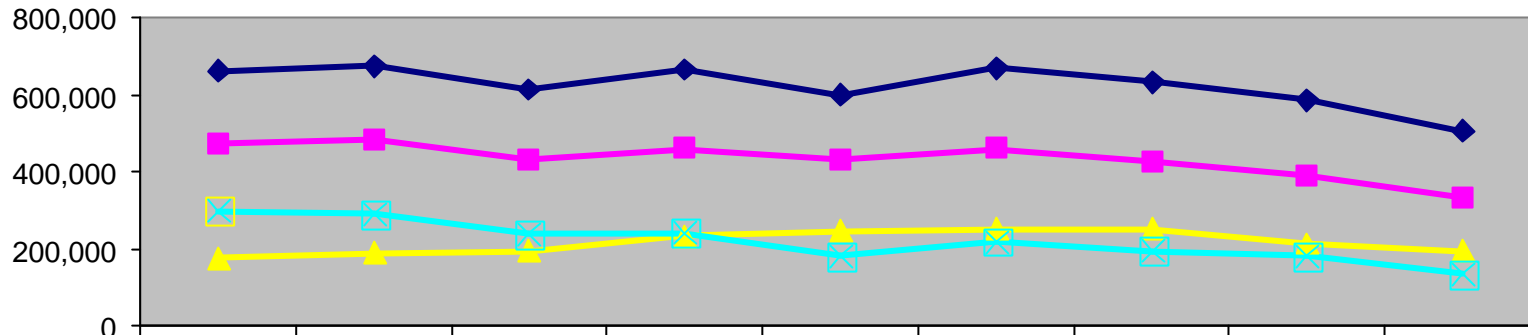

TOTAL JAPAN VISITORS YEMAR00 - YEMAR08

	YEMAR00	YEMAR01	YEMAR02	YEMAR03	YEMAR04	YEMAR05	YEMAR06	YEMAR07	YEMAR08
◆ Australia	660,048	672,790	611,542	664,508	598,735	667,915	630,842	581,680	504,890
■ Queensland	471,566	477,836	430,174	458,418	427,777	458,108	423,825	384,894	328,294
▲ TNQ	173,996	187,832	191,832	232,477	244,958	250,664	248,442	211,877	194,782
⊠ Gold Coast	294,215	287,850	235,364	241,024	178,384	216,163	192,943	178,629	132,601

Source: *International Visitor Survey - March 2008*